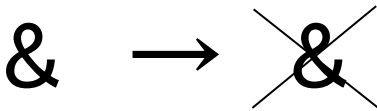

Name: \_\_\_\_\_

Date: \_\_\_\_\_

If the symbol is the same, it will be marked the same way even if the orientation is different.